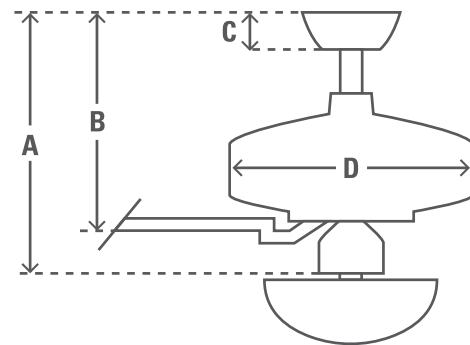

132cm (52") HUNTER ORIGINAL

PRODUCT SPECIFICATION SHEET

Family Name Hunter Original

Model #	23845	
UPC Code	049694238450	
Voltage	120v/60Hz	
Housing Finish	White	
Blade Finishes	White/White	
Number of Blades	5	
Blade Material	Plywood	
Light Socket Type	No Light Kit	
Bulbs	No Light Kit	
Motor Size (mm)	210mm x 20mm	
Downrods Included	in 2.5"	cm 6.4
Net Weight	lbs 43.2	kg 19.6

ENERGY INFORMATION		
Airflow (m ³ /s)	4710	
CFM at High	6716	
RPM	0	
Noise Level	< 46dbA overall < 36dbA motor	
Energy Use (W)	54	
FAN DIMENSIONS		
	in	cm
(A) Ceiling to Bottom of Fan	13.7	34.7
(B) Ceiling to Bottom of Blade	11.6	29.5
(C) Ceiling to Bottom of Canopy	3.3	8.3
(D) Width of Fan Body	12.5	31.8