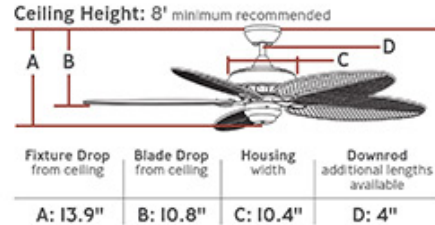

MONTE CARLO

FAN COLLECTIONS

5CU52RB: Cruise 52 Outdoor - Roman Bronze

Specification Images:

Collection: Cruise 52

UPC #:026586978281

Finish: Roman Bronze (RB)

Blade Finish: American Walnut ABS w/Grain

Blade Finish 2: Undefined

Dimensions:

Diameter:	52"
Weight:	21.1 lbs.
Reverse Switch:	Manual
Rev. Switch Location:	Switch Housing
Motor Size:	172.0 X 20.0
Diameter of Housing:	10.35
Capacitor Value:	4.5+6+6/350V/90C
Lead Wire Length:	78 inches
Remote Included:	None
Remote Group(s):	CK250,CK300,CKF210,CKF310,ESSWC-2/-3

Features:

- Fixture is operated with a pull chain

Material List:

1 Housing - Steel - Roman Bronze
5 Blade - ABS - American Walnut ABS w/Grain

Safety Listing:

Safety Listed for Wet Locations
Safety Listed for Wet Locations

Instruction Sheets:

English (5CU52XX-CUL-ENG)
French (5CU52XX-CUL-CF)

Backplate / Canopy Details:

Type	Height / Length	Width	Depth	Diameter	Outlet Box Up	Outlet Box Down
Canopy	2 1/4			5 1/8		

Blade Details:

Blade Group	Diameter	Included	RPM Hi	CFM Hi	Watts Hi	Amps Hi	RPM Med	CFM Med	Watts Med	Amps Med	RPM Low	CFM Low	Watts Low	Amps Low
	52	Yes	155.0	4441.0	67.0	0.57	111.0	3543.0	37.1	0.43	63.0	2079.0	13.6	0.26

Mounting Options:

Monte Carlo reserves the right to revise the design of components of any product due to parts availability or change in safety listing standards without assuming any obligation or liability to modify any products previously manufactured and without notice. This literature depicts a product design that is the sole and exclusive property of Monte Carlo. In compliance with U.S copyright and patent requirements, notification is hereby presented in this form that this literature, or the product it depicts, is not to be copied, altered or used in any manner without the express written consent of, or contrary to the best interests of Monte Carlo.