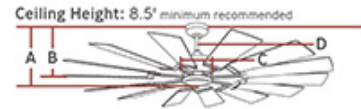

MONTE CARLO

FAN COLLECTIONS

14PRR62AGPD: Prairie 62 LED - Aged Pewter

Specification Images:

Fixture Drop from ceiling	Blade Drop from ceiling	Housing width	Downrod additional lengths available
A: 14.14"	B: 13"	C: 6.9"	D: 6"

Collection: Prairie 62

UPC #:014817576726

Finish: Aged Pewter (AGP)

Blade Finish: Distressed Grey Weathered Oak

Blade Finish 2: Undefined

Dimensions:

Diameter:	62"
Weight:	25.96 lbs.
Reverse Switch:	Remote Controlled
Rev. Switch Location:	Remote Transmitter
Motor Size:	125.0 X 25.0
Diameter of Housing:	6.9
Light Kit Included:	Yes
Remote Included:	Hand Remote
Location of Receiver:	Canopy
Remote Group(s):	

Bulbs:

1 - LED Integrated Array 15w 120v - included

Features:

- This fan comes with a light kit.
- Includes a green, energy-efficient DC motor
- A Finishing Cap is included if the light kit is unnecessary.
- Specialty carved wood blades included
- ENERGY STAR® Qualified
- This advanced LED technology is carefully designed and selected to consist of the highest quality LED chipsets for superior performance and reliability.
- Remote included for easy operation
- This product complies with TSCA Title VI

Material List:

14 Blade - Wood - Distressed Grey Weathered Oak
1 Body - Steel - Aged Pewter

Safety Listing:

Safety Listed for Damp Locations
Safety Listed for Damp Locations

Instruction Sheets:

English (14PRR62XXD-ETL-ENG)
French (14PRR62XXD-ETL-CF)